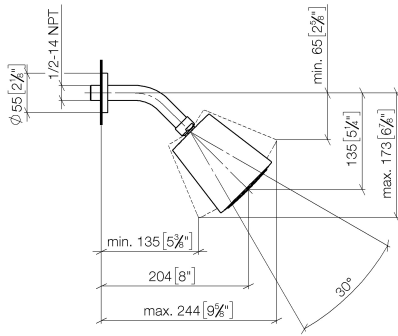

## Shower head

28 504 979

- 180-210 mm projection
- ball-joint pivotable through 30°
- normal flow
- with anti-scale system
- spray head Ø 100mm
- rosette Ø 55 mm
- 1/2" connection
- This product can help a building to meet requirements of Green Building Rating Systems, e.g. LEED®, BREEAM®, DGNB

### Concealed wall elbow

35 085 970 90

- min. recess depth 90 mm
- max. recess depth 163 mm

## Shower head

28 504 979

mm [inches]

## Hand shower set with integrated shower holder

27 802 660

mm [inches]