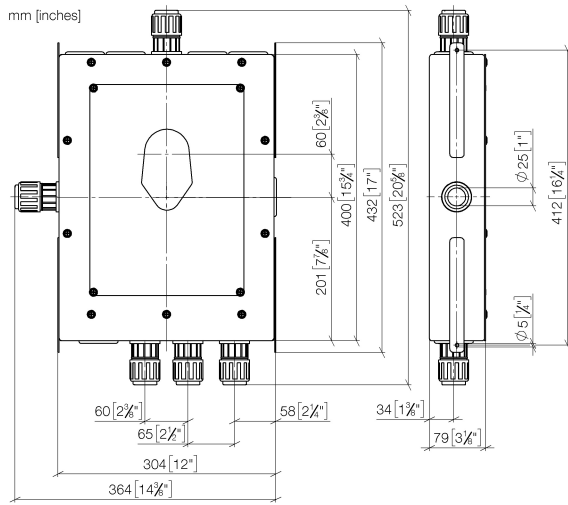

Drybox Concealed single-lever mixer with and without diverter

#Error