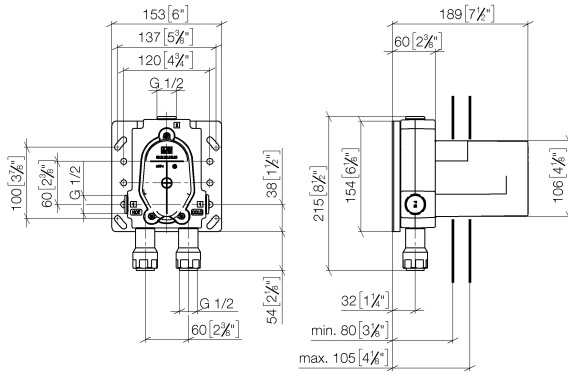

Concealed single-lever mixer

#Error

mm [inches]