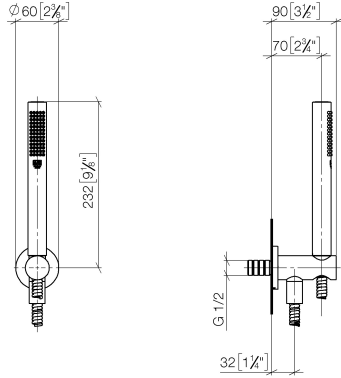

## Shower head

28 504 979

- 180-210 mm projection
- ball-joint pivotable through 30°
- normal flow
- with anti-scale system
- spray head Ø 100mm
- rosette Ø 55 mm
- 1/2" connection
- This product can help a building to meet requirements of Green Building Rating Systems, e.g. LEED®, BREEAM®, DGNB

## Shower head

28 504 979

mm [inches]

## Hand shower set with integrated shower holder

27 802 660

- normal flow
- with anti-scale system
- 3/8" shower outlet
- metal shower hose 1250mm with integrated anti-twist protection
- rosette Ø 60 mm
- 1/2" connection
- WRAS: 1912049

## Hand shower set with integrated shower holder

27 802 660

mm [inches]