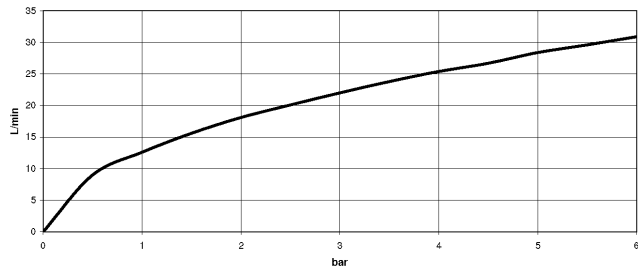

Flow rate chart