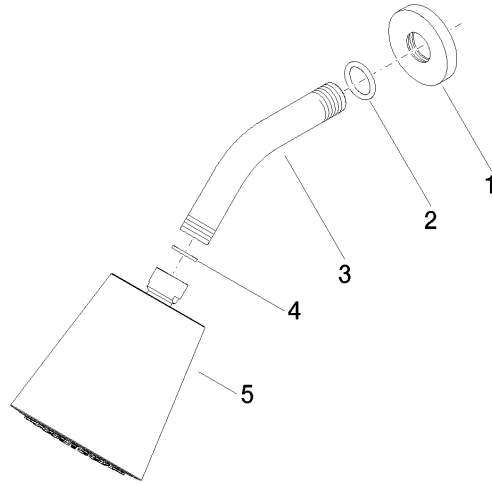

Shower head

28 504 979

Spare parts list

No.	Item Number	Name	Quantity used	Delivery time
1	09 27 22 003-00	rosette	1	10
2	09 14 10 026 90	seal	1	2
3	09 11 03 011-00	connection	1	10
4	09 14 20 002 90	seal	1	60
5	90 12 05 054 00-00	shower	1	10