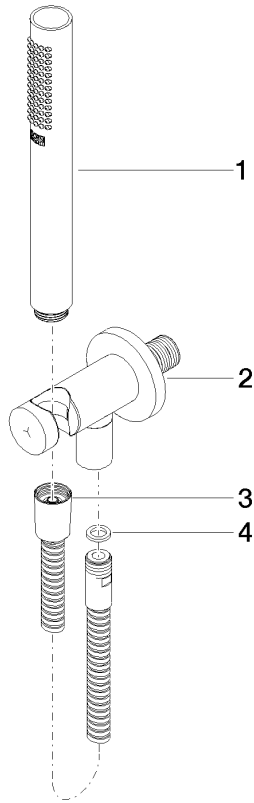

Hand shower set with integrated shower holder

27 802 660

Spare parts list

No.	Item Number	Name	Quantity used	Delivery time
1	28 019 979-00	Hand shower	1	2
2	28 490 660-00	Wall elbow with integrated shower holder	1	10
3	90 30 02 072 00-00	Metal shower hose 1/2" x 3/8" x 1250 mm	1	10
4	09 14 20 026 90	seal	1	2