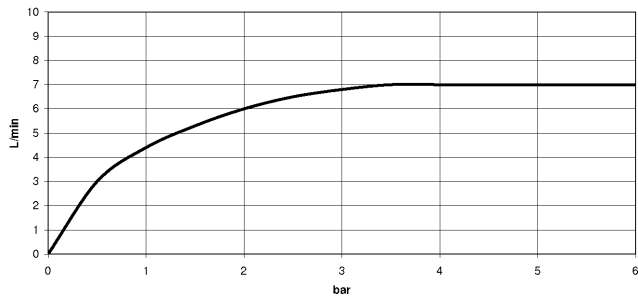

## Shower head

28 504 979

- 180-210 mm projection
- ball-joint pivotable through 30°
- normal flow
- with anti-scale system
- spray head Ø 100mm
- rosette Ø 55 mm
- 1/2" connection
- This product can help a building to meet requirements of Green Building Rating Systems, e.g. LEED®, BREEAM®, DGNB

### Concealed wall elbow

35 085 970 90

- min. recess depth 90 mm
- max. recess depth 163 mm

## Shower head

28 504 979

mm [inches]

## Flow rate chart