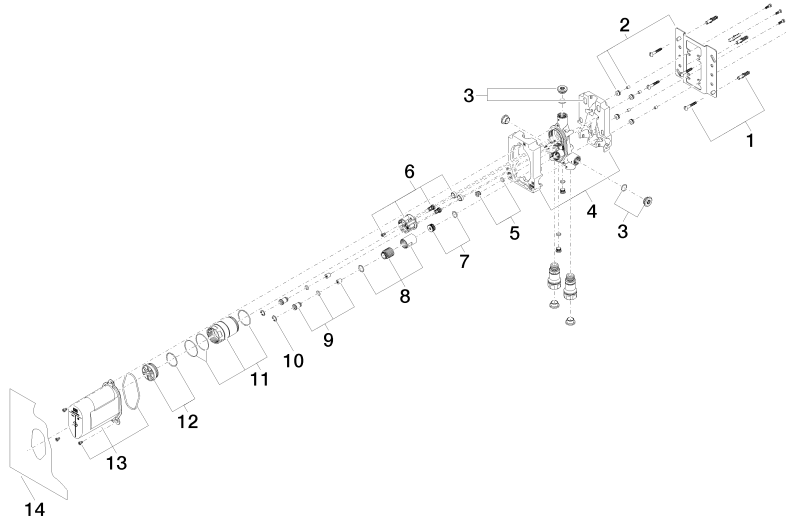

Concealed single-lever mixer

#Error

Spare parts list

No.	Item Number	Name	Quantity used	Delivery time
1	04 30 31 024 01 90	fixing set	2	2
2	04 17 20 128 00 90	holder	1	2
3	04 31 20 006 00 90	plug	2	2
4	09 11 11 058 90	accessories	1	2
5	04 31 20 039 10 90	plug	1	2
6	90 18 40 151 00 90	insert	1	2
7	90 31 20 098 00 90	plug	1	2
8	90 17 01 189 00 90	sleeve	1	2
9	04 24 03 223 00 90	insert	2	2
10	09 16 01 014 90	ring	2	2
11	90 17 01 187 00 90	sleeve	1	2
12	04 31 20 100 00 90	plug	1	2
13	90 21 02 148 00 90	cap	1	2
14	04 14 03 155 00 90	gasket kit	1	2