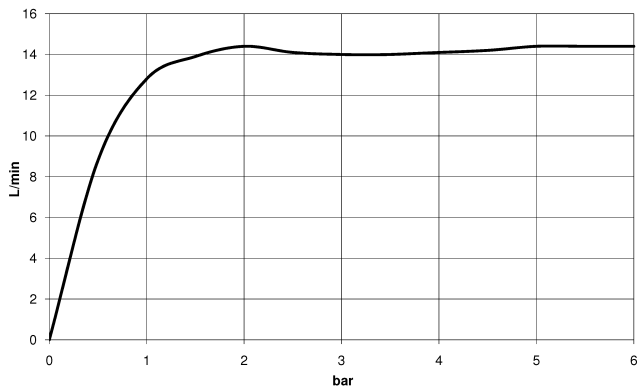

## Shower head

28 504 979

- 180-210 mm projection
- ball-joint pivotable through 30°
- normal flow
- with anti-scale system
- spray head Ø 100mm
- rosette Ø 55 mm
- 1/2" connection
- This product can help a building to meet requirements of Green Building Rating Systems, e.g. LEED®, BREEAM®, DGNB

### Flow rate chart