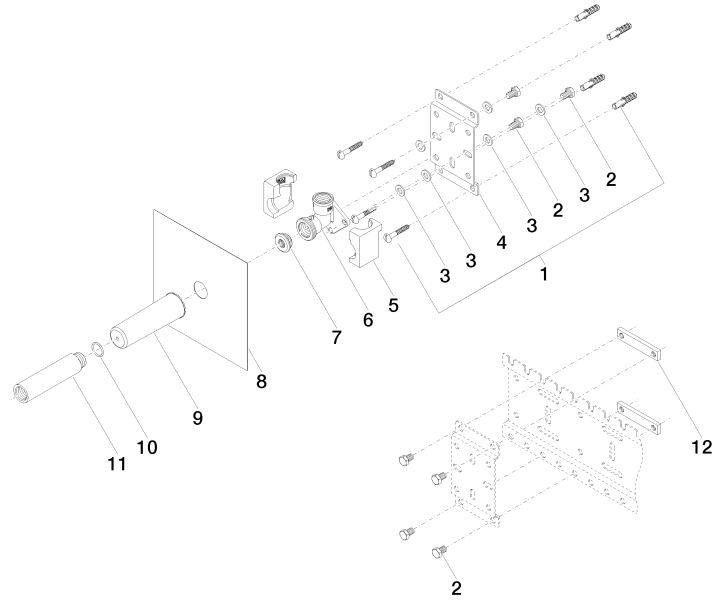

Concealed wall elbow

#Error

Spare parts list

No.	Item Number	Name	Quantity used	Delivery time
1	04 30 31 024 01 90	fixing set	2	2
2	09 30 30 152 90	screw	7	2
3	09 30 11 139 90	disc	6	2
4	09 17 20 094 90	holder	1	2
5	09 11 11 036 90	accessories	1	2
6	09 11 03 041 10 90	connection	1	2
7	04 31 20 006 00 90	plug	1	2
8	04 14 03 072 00 90	gasket kit	1	2
9	09 21 02 102 90	cap	1	2
10	09 14 10 010 90	seal	1	2
11	09 24 03 169 10 90	adaptor	1	2
12	09 17 20 100 90	holder	2	2