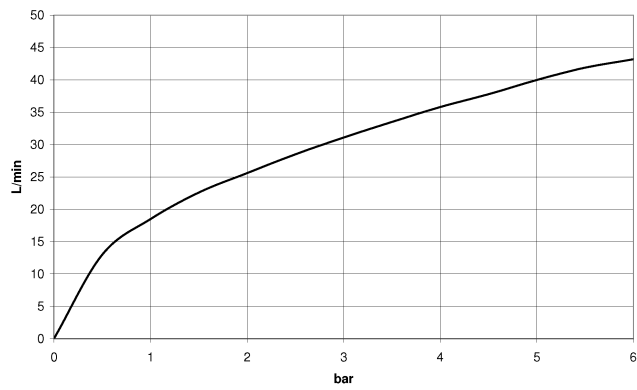

Flow rate chart