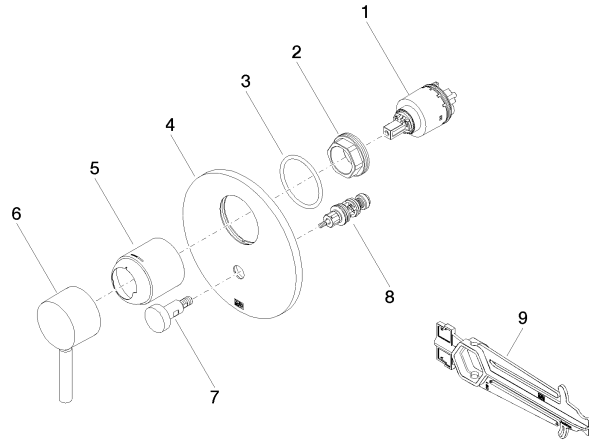

## Shower head

28 504 979

- 180-210 mm projection
- ball-joint pivotable through 30°
- normal flow
- with anti-scale system
- spray head Ø 100mm
- rosette Ø 55 mm
- 1/2" connection
- This product can help a building to meet requirements of Green Building Rating Systems, e.g. LEED®, BREEAM®, DGNB

### Required miscellaneous

**xGRID Installation track 555 mm** 12 360 970 90

## Concealed single-lever mixer with diverter

36 120 660

mm [inches]

### Flow rate chart

**Concealed single-lever mixer with diverter**

36 120 660

**Spare parts list**

No.	Item Number	Name	Quantity used	Delivery time
1	90 15 05 039 00 90	cartridge	1	2
2	09 24 04 448 90	nut	1	2
3	09 14 10 084 90	seal	1	2
4	09 11 02 261-00	plate	1	10
5	09 11 02 260-00	sleeve	1	10
6	90 20 66 004 00-00	handle	1	10
7	90 31 09 139 00-00	pull-rod	1	10
8	90 21 34 081 00 90	diverter	1	2
9	09 30 09 064 90	key	1	2