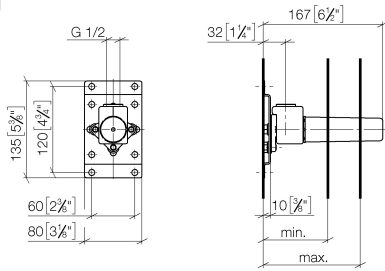

## Spare parts list

No.	Item Number	Name	Quantity used	Delivery time
1	09 27 22 003-00	rosette	1	10
2	09 14 10 026 90	seal	1	2
3	09 11 03 011-00	connection	1	10
4	09 14 20 002 90	seal	1	60
5	90 12 05 054 00-00	shower	1	10

## Hand shower set with integrated shower holder

27 802 660

- normal flow
- with anti-scale system
- 3/8" shower outlet
- metal shower hose 1250mm with integrated anti-twist protection
- rosette Ø 60 mm
- 1/2" connection
- WRAS: 1912049

## Hand shower set with integrated shower holder

27 802 660

mm [inches]

## Concealed wall elbow

#Error

mm [inches]

	min	max
CL. 1	90 [3 1/2"]	163 [6 3/8"]
CL. 2	68 [2 5/8"]	135 [5 3/8"]
Domicil	90 [3 1/2"]	163 [6 3/8"]
Gentle	90 [3 1/2"]	163 [6 3/8"]
IMO	90 [3 1/2"]	163 [6 3/8"]
Lissé	90 [3 1/2"]	163 [6 3/8"]
MEM	90 [3 1/2"]	163 [6 3/8"]
Symetrics	90 [3 1/2"]	163 [6 3/8"]
Vaia	90 [3 1/2"]	163 [6 3/8"]