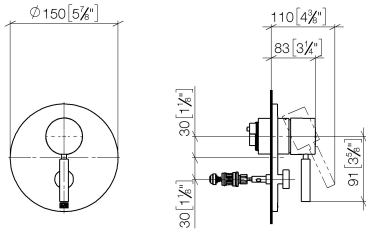

## Shower head

28 504 979

- 180-210 mm projection
- ball-joint pivotable through 30°
- normal flow
- with anti-scale system
- spray head Ø 100mm
- rosette Ø 55 mm
- 1/2" connection
- This product can help a building to meet requirements of Green Building Rating Systems, e.g. LEED®, BREEAM®, DGNB

## Shower head

28 504 979

mm [inches]

### Required miscellaneous

**xGRID Installation track 555 mm** 12 360 970 90

## Concealed single-lever mixer with diverter

36 120 660

mm [inches]